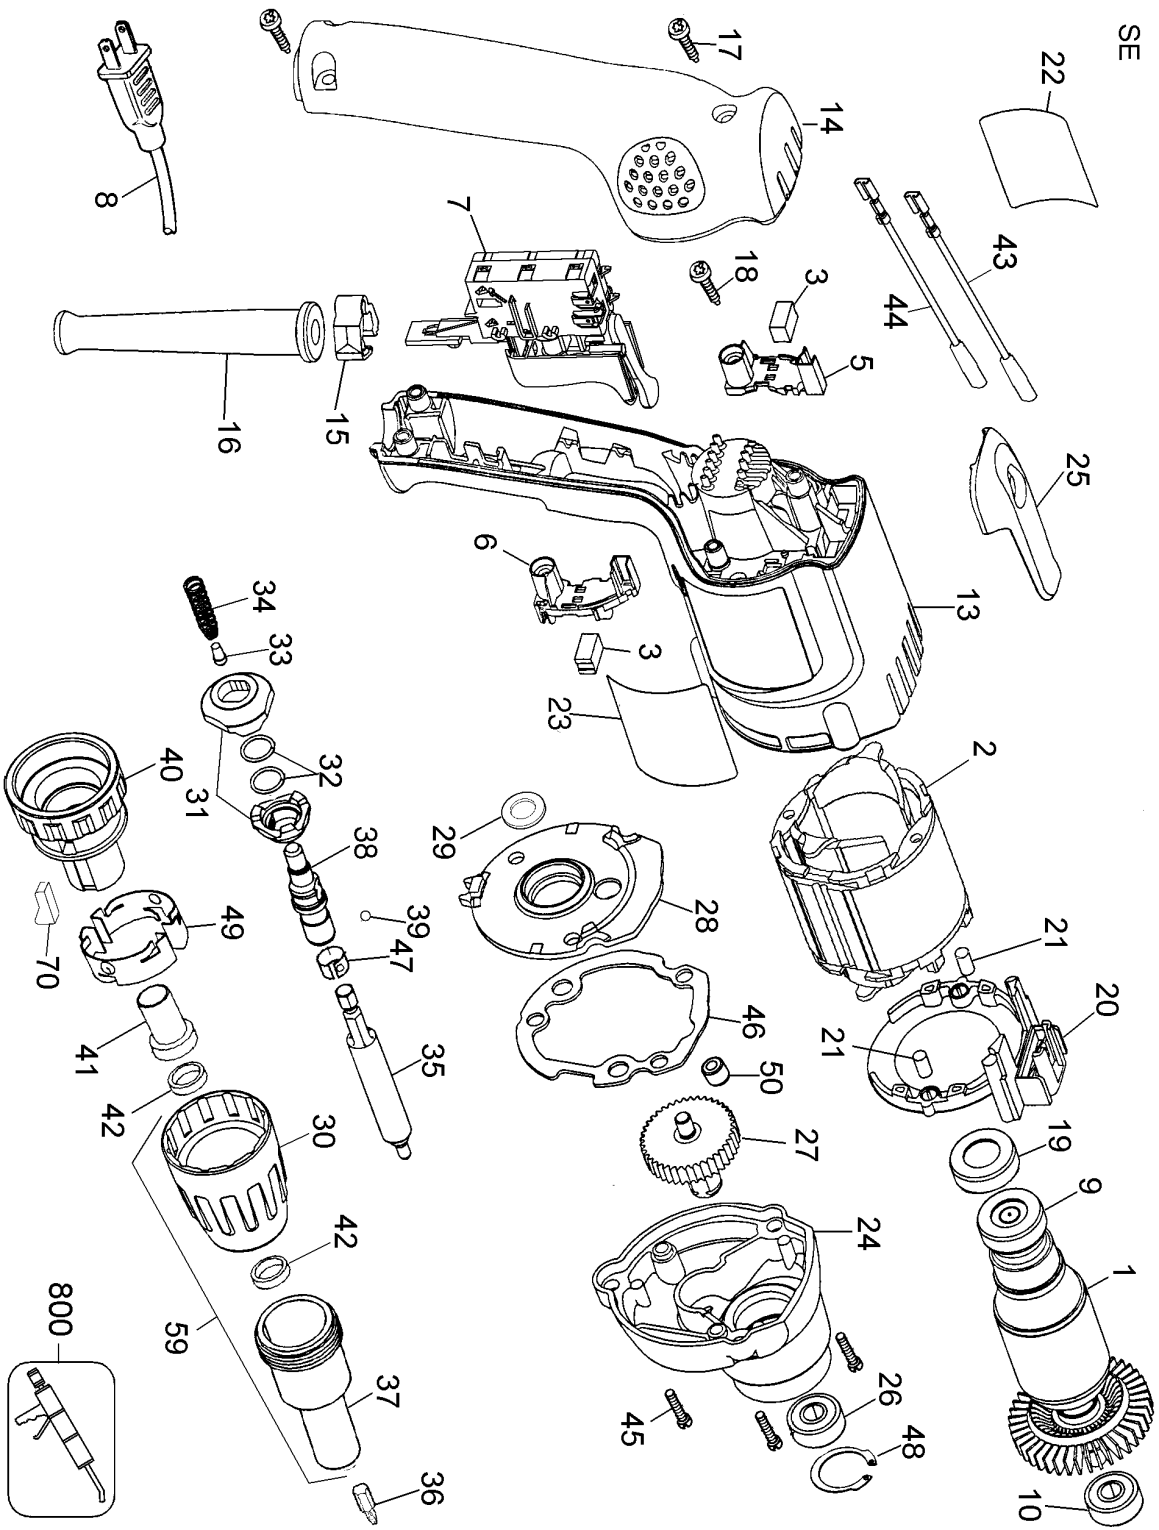

## Parts List for DW272 Type 6

Item Number	Part Number	Description	Qty Required
1	382299-00SV	ARMATURE & FAN	1
2	620368-01SV	FIELD & LEADS	1
3	176846-04	BRUSH	2
5	390004-00	BR.HOLDER,L	1
6	390003-00	BR.HOLDER,R	1
7	621884-00	SWITCH	1
8	330081-98	CORD/50'/16-2SJ	1
8	330072-98	CORD/8FT/18-2SJ	1
9	330003-04	BEARING,BALL	1
10	330003-04	BEARING,BALL	1
13	396969-14	FIELD CASE	1
14	176816-06	HANDLE COVER	1
15	176832-00	CLAMP,CORD	1
16	330005-01	PROTECTOR,CORD	1
17	330019-13	SCREW,PLASTITE	3
18	176951-00	SCREW	2
19	389824-00	CUP	1
20	176811-02	BAFFLE	1
21	949638-02	PLUG,RUBBER	2
22	395047-00	ID LABEL	1
24	176624-00SV	CASE-GEAR	1
25	N045425	BELT CLIP	1
26	330003-09	BEARING,BALL	1
27	638982-00SV	SPINDLE & GEAR	1
28	386622-00	GEAR CASE COVER	1
29	023813-00	WASHER	1
30	152492-01	COLLAR,ADJUST	1

## Parts List for DW272 Type 6

Item Number	Part Number	Description	Qty Required
31	96558-00	CLUTCH	2
32	089210-00	RET RING	2
33	021287-00	GUIDE	1
34	86211-00	SPRING	1
35	619773-02	BIT TIP HOLDER	1
36	607904-22	BIT,SCREWDRIVER	1
37	612001-00SV	LOCATOR	1
38	176697-00	SPINDLE	1
39	696631-00	BALL	1
40	176632-00	HOUSING,CLUTCH	1
41	450907-00	BEARING,SLEEVE	1
42	696534-00	SEAL	2
43	616118-02	LEADWIRE ASSY.	1
44	616118-03	LEADWIRE ASSY.	1
45	330019-14	SCREW	3
46	176655-00	GASKET	1
47	094518-00	RETAINER	1
48	087692-00	RET RING	1
49	391436-00	DETENT SPRING	2
50	093128-00	NEEDLE BEARING	1
59	429561-00	NOSEPIECE,ALUM.	1
70	390437-01	RUBBER PLUG	2
800	N017298	GREASE	1
800	761995-01	GREASE, 6 OZ.	1
800	283484-01	GREASE,32 OZ.	1